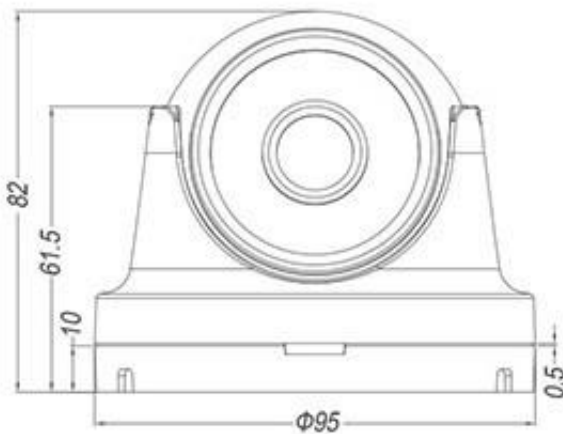

JVS-N835-YWC(R4) 2.0MP Eyeball Camera

Video	
Image Sensor	1/ 2.9" CMOS
Max Resolution	1920 x 1080
Effective Pixels	2.0MP
Compression Standard	H.265/H.264
Maximum Frame Rate	1080p@25fps
SNR(dB)	38dB
Bit Rate	128Kbps~8Mbps
Illumination	0Lux (IR ON)
Lens	
Lens	3.6mm
Viewing Angle	3.6 mm: 96°
IR-LEDs	14μ x 18 LEDs
IR-Distance	Up to 25 Meters
Focus Control	Manual
Function	
Motion Detection	Support
Email Alert	Support
Day& Night	Support
Recording	Support (NVR, Windows PC, Smartphone)
DHCP	Support
Pan/Tilt	Not Supported
SD-Card	Not Supported
Privacy Mask	Support up to 8 areas
Exposure Control	Support
Image Adjustment	Support
Auto. White Balance	Support
Image Rotation	Support (Mirror/Flip)
Intercom	Not Supported
FTP	Not Supported
Network	
Ethernet	10M/100M Ethernet, RJ45 Port
Protocols	HTTP, TCP/IP,UDP, ICMP, RTSP, RTP, RTCP, SMTP, DHCP, DNS

Stream	2x Streams
Wi-Fi	Not Supported
LAN	Support
User	Up to 3 Users
Browser	IE8+, Chrome18+ ~ 42-
Smart Phone	iOS/Android
General	
Dimensions(W*H*D)	Φ95x82mm
Weights	190g
Material	Plastic
Working Temperature	-20°C~60°C
Humidity	RH 10%~90%
Power Supply	DC12V/1A, PoE (Optional)
Consumption	Day ≤2W Night ≤ 6W
Waterproof	NO

Unit: mm

Product link : <https://www.iovisionsecurity.com/jvs-n835-ywcr42-0mp-eyeball-camera-products/>