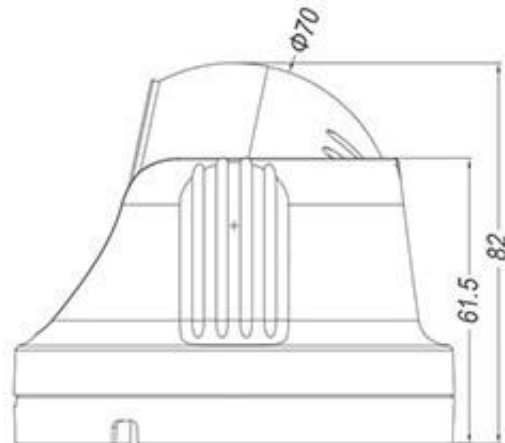

JVS-N835-YWC(R4) 2.0MP Eyeball Camera

Video	
Image Sensor	1/ 2.9" CMOS
Max Resolution	1920 x 1080
Effective Pixels	2.0MP
Compression Standard	H.265/H.264
Maximum Frame Rate	1080p@25fps
SNR(dB)	38dB
Bit Rate	128Kbps~8Mbps
Illumination	0Lux (IR ON)
Lens	
Lens	3.6mm
Viewing Angle	3.6 mm: 96°
IR-LEDs	14μ x 18 LEDs
IR-Distance	Up to 25 Meters
Focus Control	Manual
Function	
Motion Detection	Support
Email Alert	Support
Day& Night	Support
Recording	Support (NVR, Windows PC, Smartphone)
DHCP	Support
Pan/Tilt	Not Supported
SD-Card	Not Supported
Privacy Mask	Support up to 8 areas
Exposure Control	Support
Image Adjustment	Support
Auto. White Balance	Support
Image Rotation	Support (Mirror/Flip)
Intercom	Not Supported
FTP	Not Supported
Network	
Ethernet	10M/100M Ethernet, RJ45 Port
Protocols	HTTP, TCP/IP,UDP, ICMP, RTSP, RTP, RTCP, SMTP, DHCP, DNS

Stream	2x Streams
Wi-Fi	Not Supported
LAN	Support
User	Up to 3 Users
Browser	IE8+, Chrome18+ ~ 42-
Smart Phone	iOS/Android
General	
Dimensions(W*H*D)	Φ95x82mm
Weights	190g
Material	Plastic
Working Temperature	-20°C~60°C
Humidity	RH 10%~90%
Power Supply	DC12V/1A, PoE (Optional)
Consumption	Day ≤2W Night ≤ 6W
Waterproof	NO

Unit: mm

Product link : <https://www.iovisionsecurity.com/jvs-n835-ywcr42-0mp-eyeball-camera-products/>