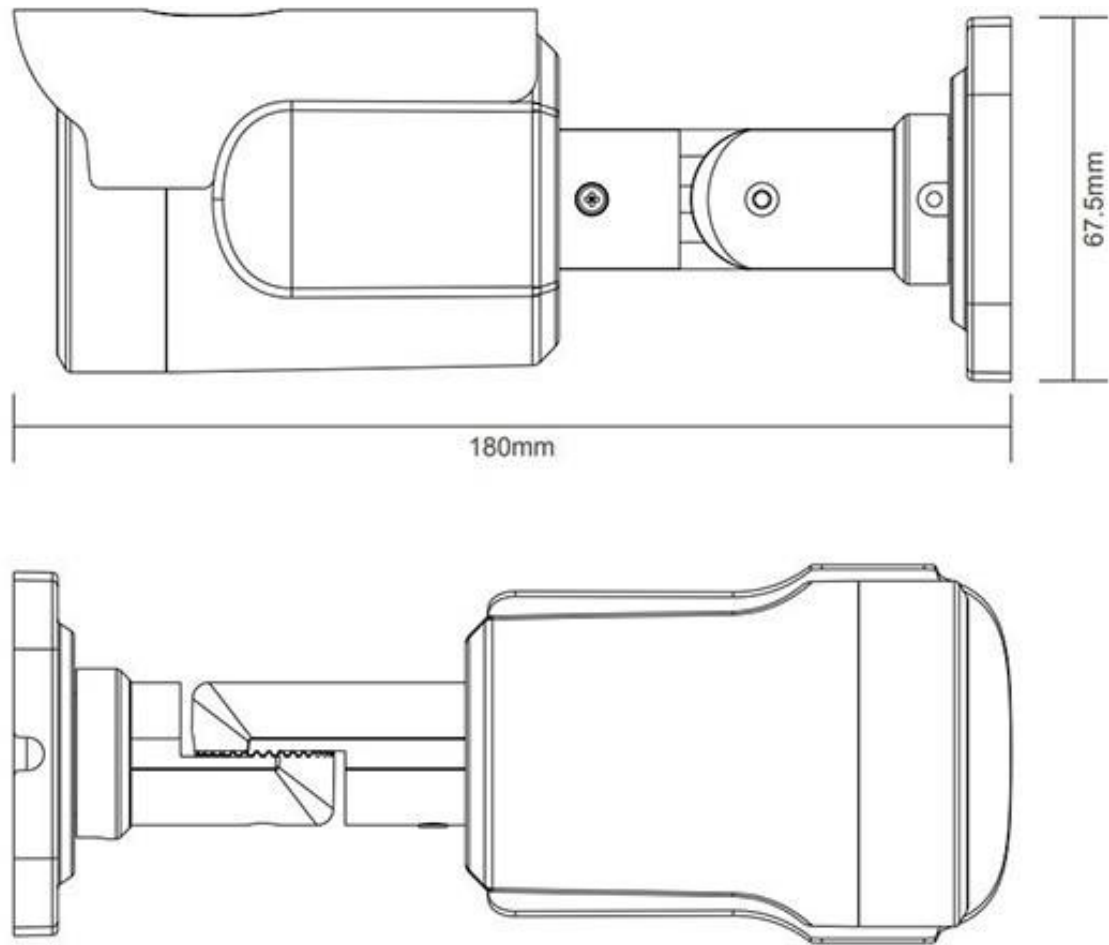

JVS-N815-YWS-R2 2.0MP Metal Bullet Camera

Video	
Image Sensor	1/ 2.9" CMOS
Max Resolution	1920 x 1080
Effective Pixels	2.0MP
Compression Standard	H.265
Maximum Frame Rate	1080p@20fps
SNR(dB)	38.6dB
Bit Rate	128Kbps~8Mbps
Illumination	0Lux (IR ON)
Lens	
Lens	3.6mm
Viewing Angle	3.6 mm: 104°
IR-LEDs	14μ x 18 LEDs
IR-Distance	Up to 30 Meters
Function	
Motion Detection	Support
Email Alert	Support
Day& Night	Support
Recording	Support (NVR, Windows PC, Smartphone)
DHCP	Support
FTP	Not Supported
Pan/Tilt	Not Supported
SD-Card	Not Supported
Privacy Mask	Support up 4 areas
Exposure Control	Support
Image Adjustment	Support
Auto. White Balance	Support
Image Rotation	Support (Mirror/Flip)
Network	
Ethernet	10M/100M Ethernet, RJ45 Port
Protocols	HTTP, TCP/IP,UDP, ICMP, RTSP, RTP, RTCP, SMTP, DHCP, DNS
Stream	2x Streams
Wi-Fi	Not Supported

LAN	Support
User	Up to 13 Users
Browser	IE8+, Chrome18+ ~ 42-
Smart Phone	iOS/Android
General	
Dimensions(W*H*D)	215x100x105mm
Weights	480g
Material	Metal
Working Temperature	-20°C~60°C
Humidity	RH 10%~90%
Power Supply	DC12V/1A, PoE (IEEE 802.3af)
Consumption	Day \leq 2W Night \leq 8W
Waterproof	IP66