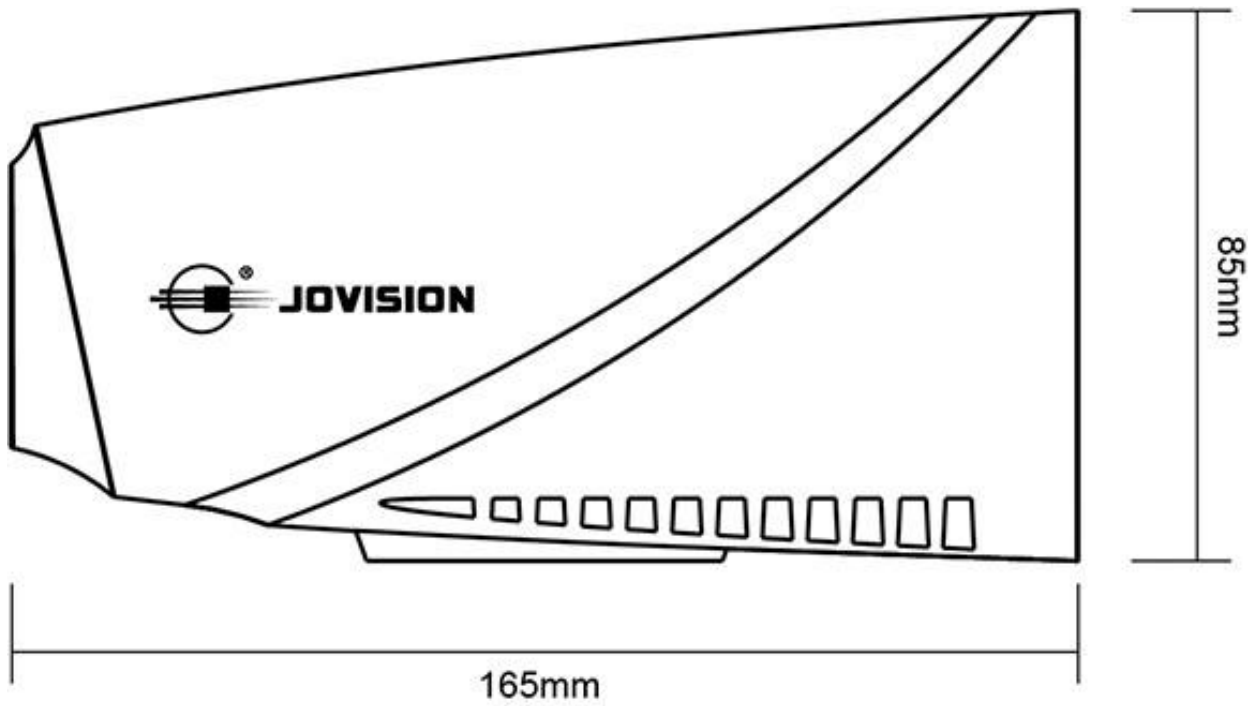

JVS-N410-Q1 4.0MP Starlight Camera

Video	
Image Sensor	1/3" CMOS
Max Resolution	2560*1440
Effective Pixels	4.0MP
Compression Standard	H.265/H.264
Maximum Frame Rate	1080p@25fps
SNR(dB)	52dB
Bit Rate	282Kbps~8Mbps
Illumination	0Lux (LED ON)
Lens	
Lens	3.6mm
Viewing Angle	92.6°
IR-LEDs	4x high power LEDs
IR-Distance	Up to 80 Meters
Function	
Motion Detection	Support
Email Alert	Support
Day& Night	Support
Recording	Support (NVR, Windows PC, Smartphone)
DHCP	Support
Advanced OSD	Support OSD large font function, OSD and time to set the position separately, 5 lines x 32 characters
Behavior analysis	Regional intrusion, traffic statistics, video occlusion
Day and night function	Day and night automatic switching
Privacy Mask	Support up 8 areas
Exposure Control	Support
Image Adjustment	Support
Auto. White Balance	Support
Image Rotation	Support (Mirror/Flip)
LED brightness	Automatic adjustment
Network	
Ethernet	10M/100M Ethernet, RJ45 Port

Protocols	HTTP, TCP/IP,UDP, ICMP, RTSP, RTP, RTCP, SMTP, DHCP, DNS,DDNS
Stream	2x Streams
LAN	Support
User	Up to 13 Users
Browser	IE8+, Chrome18+,Firefox5.0+,Safari5.02 +
Smart Phone	iOS/Android
General	
Dimensions(W*H*D)	93x88x195mm
Weights	460g
Material	Plastic
Working Temperature	-20°C~60°C
Humidity	RH 10%~90%
Power Supply	DC12V/1.5A, PoE (IEEE 802.3af)
Consumption	Day ≤2W, Night ≤1.2W