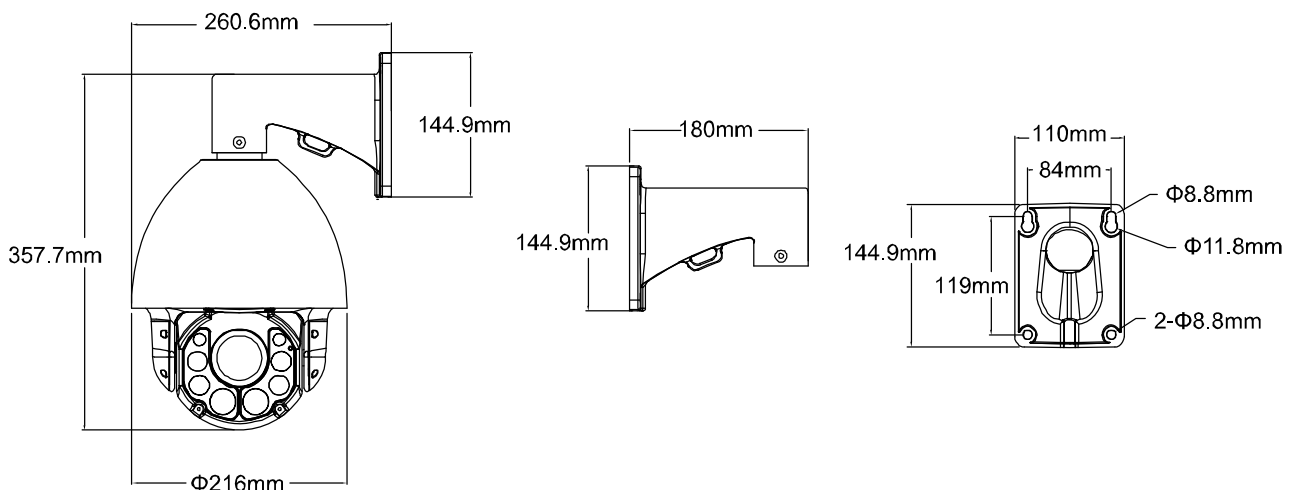

*The specifications are subject to change without notice.

● SPECIFICATIONS (CONTINUED)

■ Audio	
Line in	YES (Mono)
Line out	YES (Mono)
■ PTZ Mechanism	
Pan Range	360° continuous rotation
Max. Pan Speed	90°/s
Tilt Range	-6° ~ 90°
Max. Tilt Speed	70°/s
Zoom Ratio	30X Optical Zoom / 16X Digital Zoom
Max. Zoom Speed	Approx. 3s (Tele ~ Wide)
Preset Points	Up to 256 preset points
Sequence Group	1. Up to four groups can be set 2. One group can include up to 16 preset points
■ Others	
Mobile Surveillance	iOS & Android
EaZy Networking	YES
Event Notification	FTP / Email / SMS
Digital Pan / Tilt / Zoom	YES
Reset Default	YES
Motion Detection	YES
RTC (real-time clock)	YES
Minimum Web Browsing Requirements	<ul style="list-style-type: none"> • Intel core i3 or higher, or equivalent AMD • 2GB RAM • AGP graphics card, Direct Draw, 32MB RAM • Windows 10, Windows 8, Windows 7 & Windows Vista, DirectX 9.0 or later • Internet Explorer 7.x or later (Windows Edge not supported)
Optional Peripherals	USB Joystick (AVX102)
Certification	CE

*The specifications are subject to change without notice.

● DIMENSIONS*

*Dimensional Tolerance: $\pm 5\text{mm}$