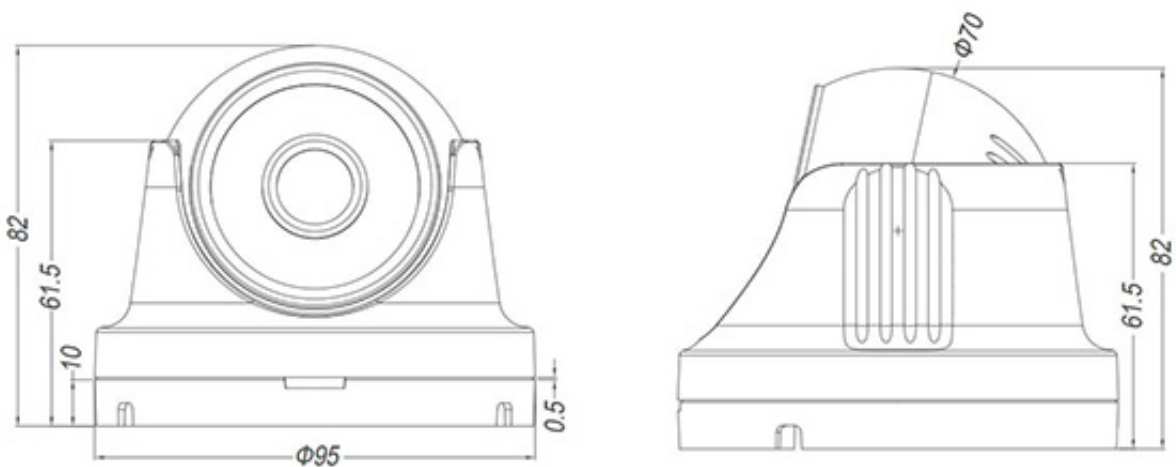

JVS-N835-YWC-R2 2.0MP Eye ball Camera

Video	
Image Sensor	1/ 2.9" CMOS
Max Resolution	1920 x 1080
Effective Pixels	2.0MP
Compression Standard	H.265
Maximum Frame Rate	1080p@25fps
SNR(dB)	40dB
Bit Rate	128Kbps ~ 8Mbps
Illumination	0Lux (IR ON)
Lens	
Lens	3.6mm
Viewing Angle	3.6 mm: 96°
IR-LEDs	14 □ x 12 LEDs
IR-Distance	Up to 25 Meters
Focus Control	Manual
Function	
Motion Detection	Support
Email Alert	Support
Day& Night	Support
Recording	Support (NVR, Windows PC, Smartphone)
DHCP	Support
Pan/Tilt	Not Supported
SD-Card	Not Supported
Privacy Mask	Support up 8 areas
Exposure Control	Support
Image Adjustment	Support
Auto. White Balance	Support
Image Rotation	Support (Mirror/Flip)
Intercom	Not Supported
FTP	Not Supported
Network	
Ethernet	10M/100M Ethernet, RJ45 Port
Protocols	HTTP, TCP/IP,UDP, ICMP, RTSP, RTP, RTCP, SMTP, DHCP, DNS

Stream	2x Streams
Wi-Fi	Not Supported
LAN	Support
User	Up to 13 Users
Browser	IE8+, Chrome18+ ~ 42-
Smart Phone	iOS/Android
General	
Dimensions(W*H*D)	100x100x85mm
Weights	190g
Material	Plastic
Working Temperature	-20°C ~ 60°C
Humidity	RH 10% ~ 90%
Power Supply	DC12V/1A
Consumption	Day \leq 2W Night \leq 6W
Waterproof	NO

Unit: mm

Product

link : <https://www.jovisionsecurity.com/jvs-n835-ywc-r2-2-0mp-eye-ball-camera-products/>