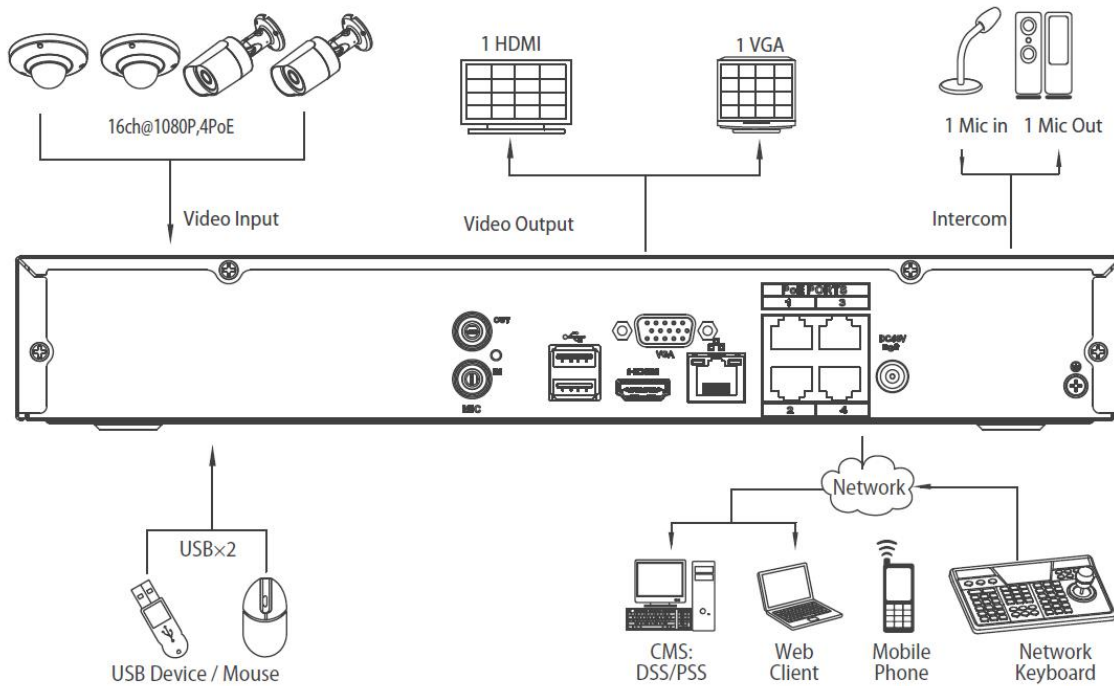

Dimension (W×D×H)	Mini 1U, 325mm×240mm×45mm
Weight	1.25KG(without HDD)

System Connection

*Takes NVR4116H-P as an example

Dahua Technology Co., Ltd.

1199 BinAn Road, Binjiang District, Hangzhou, China

Tel: +86-571-87688883

Fax: +86-571-87688815

Email: overseas@dahuatech.com

www.dahuatech.com

*Design and specifications are subject to change without notice.

© 2014 Dahua Technology Co., Ltd.